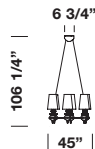

FINISH OPTIONS

- **PM** – Platinum
- **WH** – White
- **BK** – Black
- **GL** – Gold

MOUNTING OPTION

Outlet box mounting (4" octagon box)

LAMPING OPTIONS

HL2830: Six 100W max, incandescent, medium base lamps.

HL2831: Nine 100W max, incandescent, medium base lamps.

HL2832: Nine 100W max, incandescent, medium base lamps.

HL2833: Fifteen 100W max, incandescent, medium base lamps.

HL2834: Eighteen 100W max, incandescent, medium base lamps.

120V

(Luminaire supplied less lamps. Lamps may be ordered from Hinson Lighting separately.)

SHADE STYLE OPTION

HL 5200
6 3/4" top x 10" bottom x 14 1/4" slope x 1 1/4" euro mount at bottom of shade

HL-2830: Six shades needed
HL-2831: Nine shades needed
HL-2832: Nine shades needed
HL-2833: Fifteen shades needed
HL-2834: Eighteen shades needed

FABRIC OPTIONS

- **PM** Platinum acrylic – translucent
- **WH** White fabric – translucent
- **BL** Black fabric – translucent
- **GL** Gold acrylic – translucent

SHADES SHOWN

HL5200GL - gold - translucent,
6 3/4" top x 10" bottom x 14 1/4" slope x 1 1/4" euro mount at bottom of shade.

RELATED ITEMS

- Wall – **HL 1100**
- Pendant – **HL 2800**
- Table – **HL 4620, HL 4621**

HL 2830 - Josephine Queen 6

tier 1: 6 lamps

HL 2831 - Josephine Queen 9