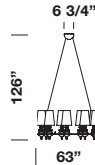

SHADE STYLE OPTION

HL 5200
6 3/4" top x 10" bottom x 14 1/4" slope x 1 1/4" euro mount at bottom of shade

HL-2830: Six shades needed
HL-2831: Nine shades needed
HL-2832: Nine shades needed
HL-2833: Fifteen shades needed
HL-2834: Eighteen shades needed

FABRIC OPTIONS

- PM** Platinum acrylic – translucent
- WH** White fabric – translucent
- BL** Black fabric – translucent
- GL** Gold acrylic – translucent

SHADES SHOWN

HL5200GL - gold - translucent,
6 3/4" top x 10" bottom x 14 1/4" slope x 1 1/4" euro mount at bottom of shade.

RELATED ITEMS

- Wall – **HL 1100**
- Pendant – **HL 2800**
- Table – **HL 4620, HL 4621**

HL 2830 - Josephine Queen 6

tier 1: 6 lamps

HL 2831 - Josephine Queen 9

tier 1: 9 lamps

HL 2832 - Josephine Queen 6.3

tier 2: 3 lamps
tier 1: 6 lamps

HL 2833 - Josephine Queen 9.6

tier 2: 6 lamps
tier 1: 9 lamps

HL 2834 - Josephine Queen 9.6.3

tier 3: 3 lamps
tier 2: 6 lamps
tier 1: 9 lamps

Specification

Project name: _____