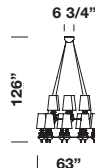

SHADE STYLE OPTION

HL 5200
6 3/4" top x 10" bottom x 14 1/4" slope x 1 1/4" euro mount at bottom of shade

HL-2830: Six shades needed
HL-2831: Nine shades needed
HL-2832: Nine shades needed
HL-2833: Fifteen shades needed
HL-2834: Eighteen shades needed

FABRIC OPTIONS

- PM** Platinum acrylic – translucent
- WH** White fabric – translucent
- BL** Black fabric – translucent
- GL** Gold acrylic – translucent

SHADES SHOWN

HL5200GL - gold - translucent,
6 3/4" top x 10" bottom x 14 1/4" slope x 1 1/4" euro mount at bottom of shade.

RELATED ITEMS

- Wall – **HL 1100**
- Pendant – **HL 2800**
- Table – **HL 4620, HL 4621**

HL 2830 - Josephine Queen 6

tier 1: 6 lamps

HL 2831 - Josephine Queen 9

tier 1: 9 lamps

HL 2832 - Josephine Queen 6.3

tier 2: 3 lamps
tier 1: 6 lamps

HL 2833 - Josephine Queen 9.6

tier 2: 6 lamps
tier 1: 9 lamps

HL 2834 - Josephine Queen 9.6.3

tier 3: 3 lamps
tier 2: 6 lamps
tier 1: 9 lamps

Specification

Project name: _____