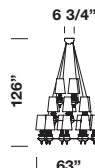

SHADE STYLE OPTION

HL 5200
6 3/4" top x 10" bottom x 14 1/4" slope x 1 1/4" euro mount at bottom of shade

HL-2830: Six shades needed
HL-2831: Nine shades needed
HL-2832: Nine shades needed
HL-2833: Fifteen shades needed
HL-2834: Eighteen shades needed

FABRIC OPTIONS

- PM** Platinum acrylic – translucent
- WH** White fabric – translucent
- BL** Black fabric – translucent
- GL** Gold acrylic – translucent

SHADES SHOWN

HL5200GL - gold - translucent,
6 3/4" top x 10" bottom x 14 1/4" slope x 1 1/4" euro mount at bottom of shade.

RELATED ITEMS

- Wall – **HL 1100**
- Pendant – **HL 2800**
- Table – **HL 4620, HL 4621**

HL 2830 - Josephine Queen 6

tier 1: 6 lamps

HL 2831 - Josephine Queen 9

tier 1: 9 lamps

HL 2832 - Josephine Queen 6.3

tier 2: 3 lamps
tier 1: 6 lamps

HL 2833 - Josephine Queen 9.6

tier 2: 6 lamps
tier 1: 9 lamps

HL 2834 - Josephine Queen 9.6.3

tier 3: 3 lamps
tier 2: 6 lamps
tier 1: 9 lamps

Specification

Project name: _____