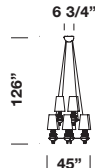

SHADE STYLE OPTION

HL 5200
6 3/4" top x 10" bottom x 14 1/4" slope x 1 1/4" euro mount at bottom of shade

HL-2830: Six shades needed
HL-2831: Nine shades needed
HL-2832: Nine shades needed
HL-2833: Fifteen shades needed
HL-2834: Eighteen shades needed

FABRIC OPTIONS

- PM** Platinum acrylic – translucent
- WH** White fabric – translucent
- BL** Black fabric – translucent
- GL** Gold acrylic – translucent

SHADES SHOWN

HL5200GL - gold - translucent,
6 3/4" top x 10" bottom x 14 1/4" slope x 1 1/4" euro mount at bottom of shade.

RELATED ITEMS

- Wall – **HL 1100**
- Pendant – **HL 2800**
- Table – **HL 4620, HL 4621**

HL 2830 - Josephine Queen 6

tier 1: 6 lamps

HL 2831 - Josephine Queen 9

tier 1: 9 lamps

HL 2832 - Josephine Queen 6.3

tier 2: 3 lamps
tier 1: 6 lamps

HL 2833 - Josephine Queen 9.6

tier 2: 6 lamps
tier 1: 9 lamps

HL 2834 - Josephine Queen 9.6.3

tier 3: 3 lamps
tier 2: 6 lamps
tier 1: 9 lamps

Specification

Project name: _____